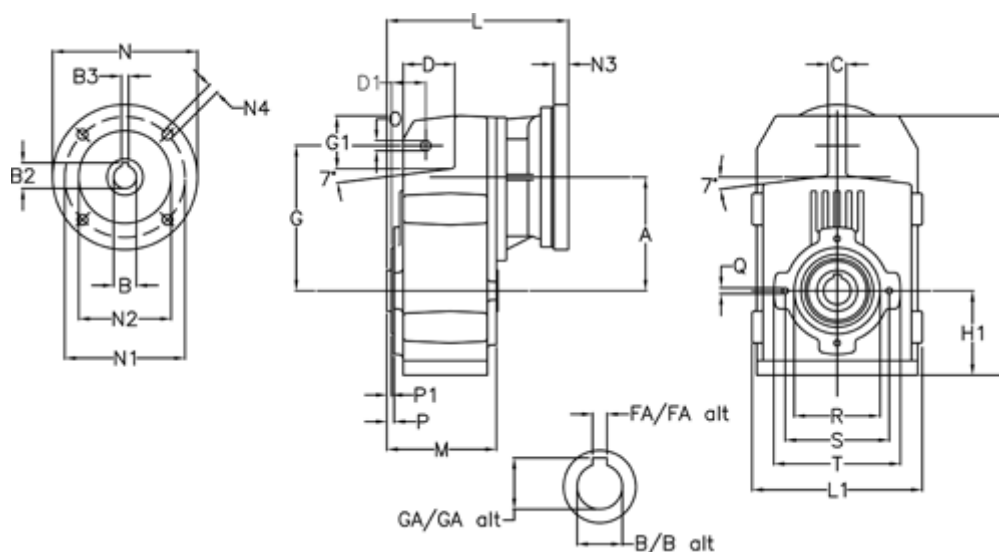

Article number: 29560100983235
 Description: Shaft mounted gear
 A102H25-9,8-P90B5

Measures

A = 112.50	FA = 8	M = 100.5	Q = M8x12
B = 25	G = 140	N = 200	R = 80
B1 = 24	G1 = 51.0	N1 = 165	S = 100
B2 = 27.3	GA = 28.3	N2 = 130	T = 120
B3 = 8	H = 251.0	N4 = M10x20	
C = 20	H1 = 84.0	O = 11	
D = 47.5	L = 205.0	P = 4.5	
D1 = 35.0	L1 = 170	P1 = 3.0	